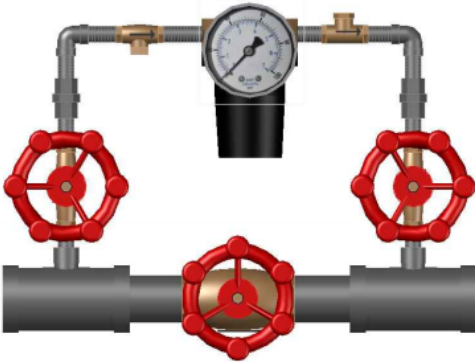

## ASTRA AIR MAINTENANCE DEVICE MODEL "G"

NO. ITEM	DESCRIPTION	QTY
1	3/4" x 2-1/2" Galv. Nipple	2
2	3/4" x 3/4" x 1/4" Galv. Tee	2
3	1/4" Galv. Close	9
4	1/4" Galv. Close Restrictor	1
5	1/4" Galv. Union	2
6	1/4" Galv. Elbow	2
7	3/4" Brass Globe Valve	1
8	1/4" Brass Globe Valve	2
9	1/4" Brass Check Valve	1
10	1/4" Brass Airline Strainer	1
11	Regulator	1
12	Gauge	1