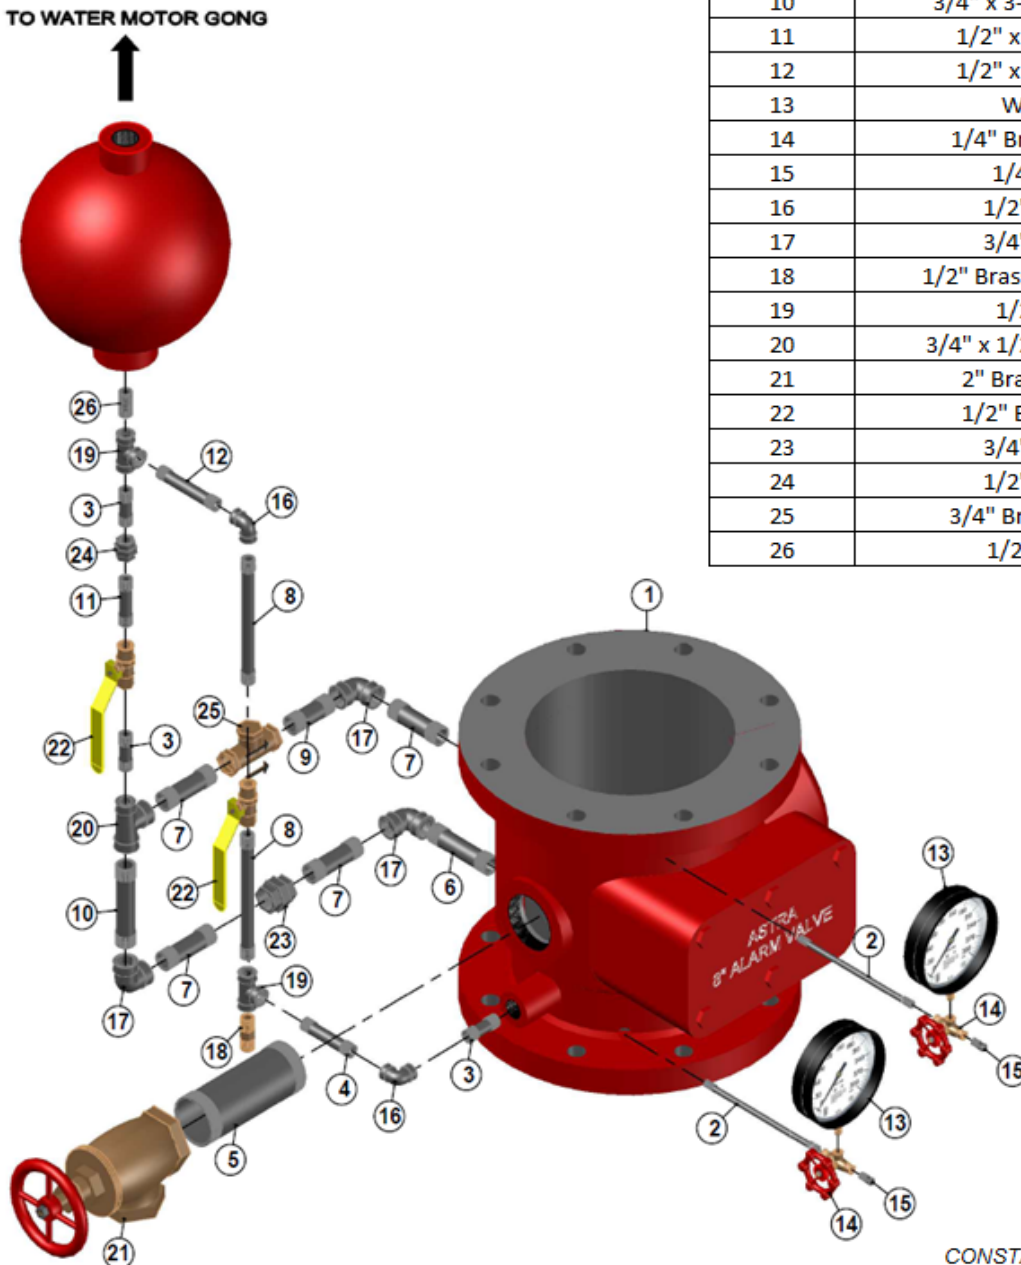

## 8" ASTRA WET ALARM VALVE TRIM VARIABLE PRESSURE / VERTICAL INSTALLATION

NO. ITEM	DESCRIPTION	QTY
1	ALARM VALVE 8"	1
2	1/4" X 6" Galv. Nipple	2
3	1/2" x 1-1/2" Galv. Nipple	3
4	1/2" x 2-1/2" Galv. Nipple	1
5	2" x 5" Galv. Nipple	1
6	3/4" x 3" Galv. Nipple	1
7	3/4" x 2-1/2" Galv. Nipple	4
8	1/2" x 5-1/2" Galv. Nipple	2
9	3/4" x 2" Galv. Nipple	1
10	3/4" x 3-1/2" Galv. Nipple	1
11	1/2" x 2" Galv. Nipple	1
12	1/2" x 3" Galv. Nipple	1
13	Water Gauge	2
14	1/4" Brass 3-way valve	2
15	1/4" Steel Plug	2
16	1/2" Galv. Elbow	2
17	3/4" Galv. Elbow	3
18	1/2" Brass Restrictor Orifice	1
19	1/2" Galv. Tee	2
20	3/4" x 1/2" x 3/4" Galv. Tee	1
21	2" Brass Angle Valve	1
22	1/2" Brass Ball Valve	2
23	3/4" Galv. Union	1
24	1/2" Galv. Union	1
25	3/4" Brass Check Valve	1
26	1/2" Galv. Close	1

CONSTANT PRESSURE TRIM ALSO AVAILABLE