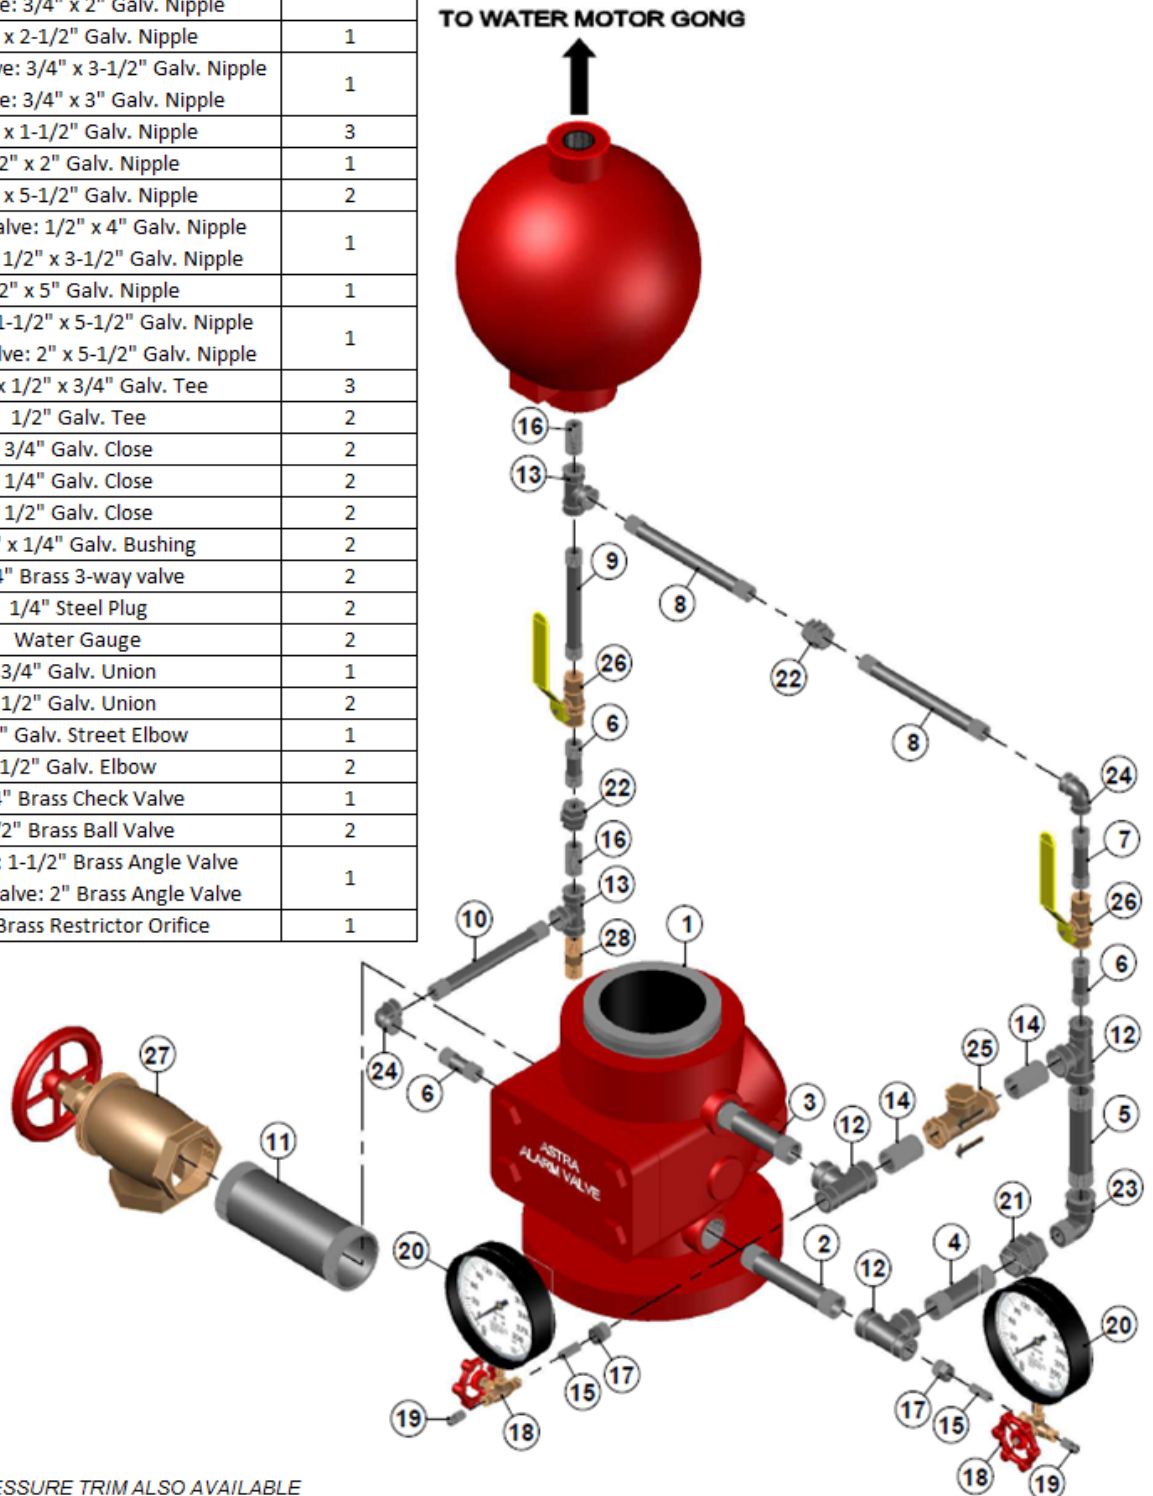

## 3", 4" & 6" **ASTRA** WET ALARM VALVE TRIM VARIABLE PRESSURE / VERTICAL INSTALLATION

NO. ITEM	DESCRIPTION	QTY
1	ALARM VALVE 3", 4" or 6"	1
2	3" & 4" Valve: 3/4" x 4" Galv. Nipple 6" Valve: 3/4" x 2-1/2" Galv. Nipple	1
3	3" & 4" Valve: 3/4" x 3" Galv. Nipple 6" Valve: 3/4" x 2" Galv. Nipple	1
4	3/4" x 2-1/2" Galv. Nipple	1
5	3" & 4" Valve: 3/4" x 3-1/2" Galv. Nipple 6" Valve: 3/4" x 3" Galv. Nipple	1
6	1/2" x 1-1/2" Galv. Nipple	3
7	1/2" x 2" Galv. Nipple	1
8	1/2" x 5-1/2" Galv. Nipple	2
9	3" & 4" Valve: 1/2" x 4" Galv. Nipple 6" Valve: 1/2" x 3-1/2" Galv. Nipple	1
10	1/2" x 5" Galv. Nipple	1
11	3" Valve: 1-1/2" x 5-1/2" Galv. Nipple 4" & 6" Valve: 2" x 5-1/2" Galv. Nipple	1
12	3/4" x 1/2" x 3/4" Galv. Tee	3
13	1/2" Galv. Tee	2
14	3/4" Galv. Close	2
15	1/4" Galv. Close	2
16	1/2" Galv. Close	2
17	1/2" x 1/4" Galv. Bushing	2
18	1/4" Brass 3-way valve	2
19	1/4" Steel Plug	2
20	Water Gauge	2
21	3/4" Galv. Union	1
22	1/2" Galv. Union	2
23	3/4" Galv. Street Elbow	1
24	1/2" Galv. Elbow	2
25	3/4" Brass Check Valve	1
26	1/2" Brass Ball Valve	2
27	3" Valve: 1-1/2" Brass Angle Valve 4" & 6" Valve: 2" Brass Angle Valve	1
28	1/2" Brass Restrictor Orifice	1

CONSTANT PRESSURE TRIM ALSO AVAILABLE