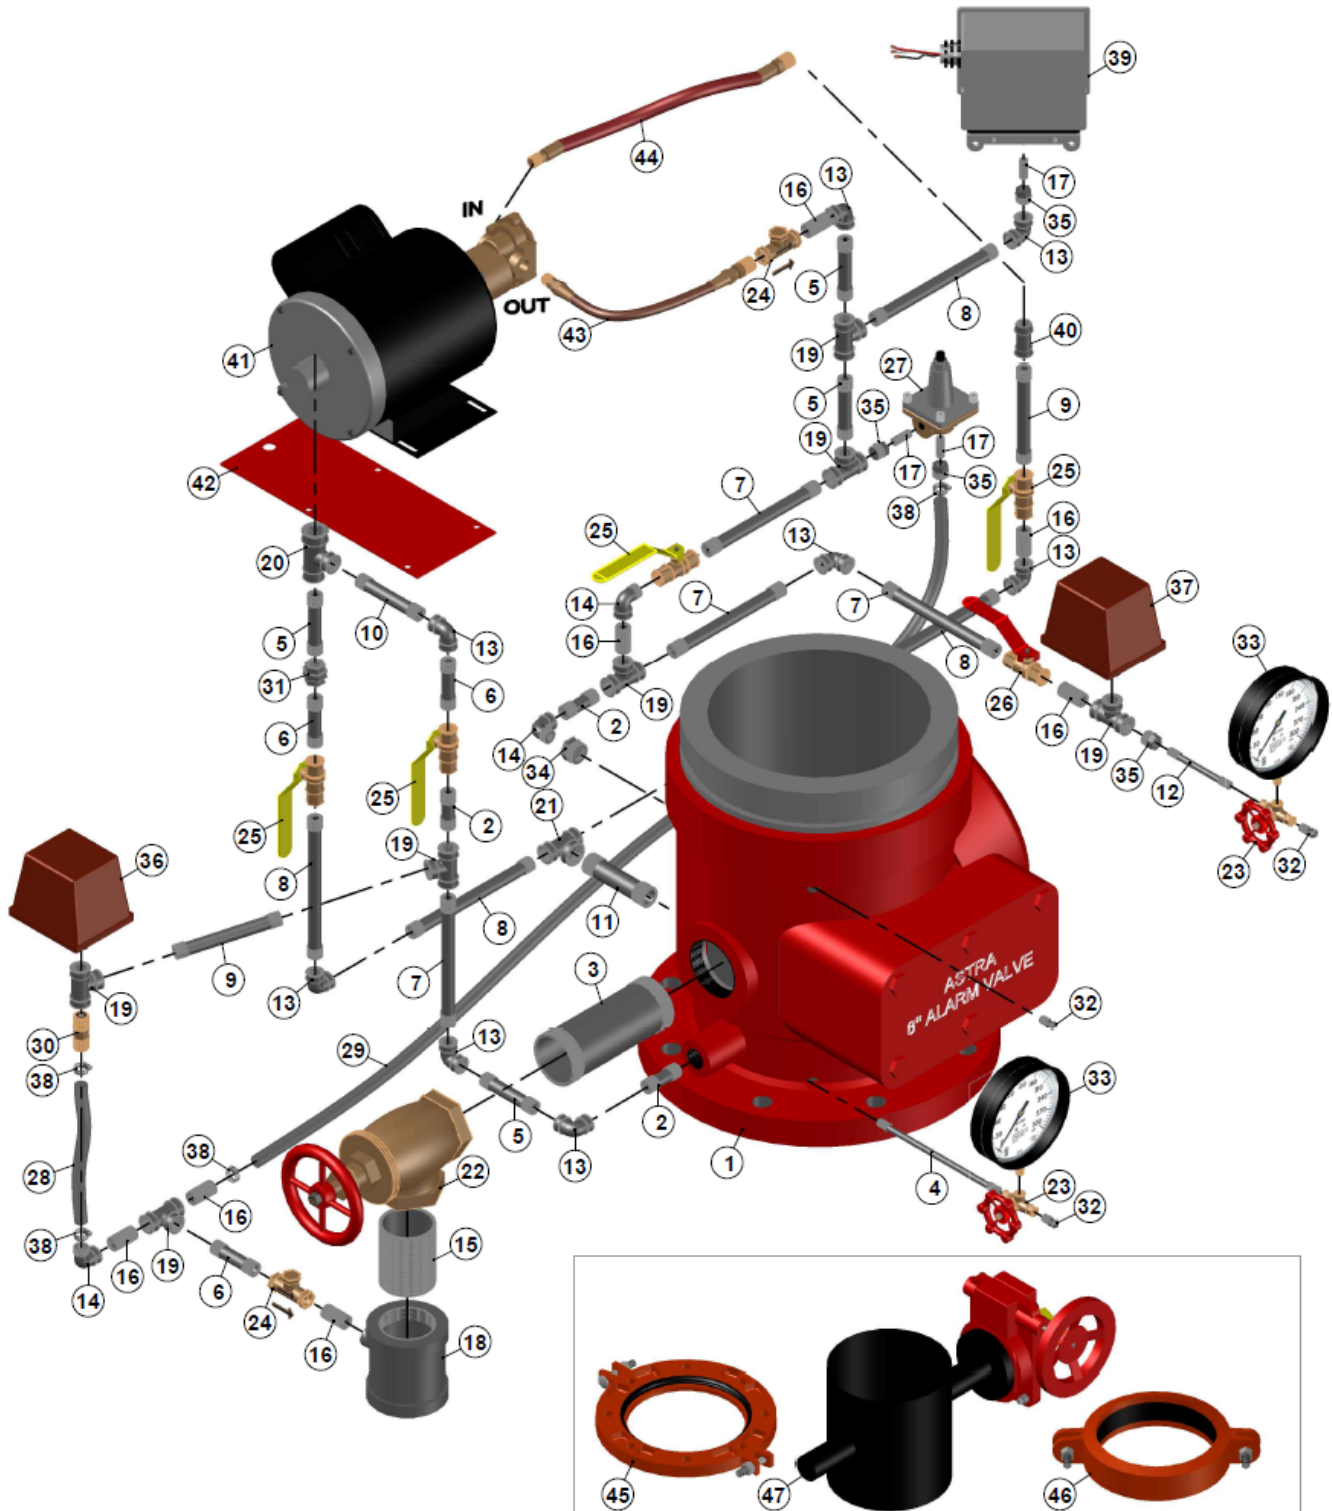

8" ASTRA WET ALARM VALVE PRE-ASSEMBLED - "GALAXY"

8" **ASTRA** WET ALARM VALVE PRE-ASSEMBLED - "GALAXY"

NO. ITEM	DESCRIPTION	QTY
1	8" ALARM VALVE	1
2	1/2" x 1-1/2" Galv. Nipple	3
3	2" x 5" Galv. Nipple	1
4	1/4" x 6" Galv. Nipple	1
5	1/2" x 2-1/2" Galv. Nipple	4
6	1/2" x 2" Galv. Nipple	3
7	1/2" x 5-1/2" Galv. Nipple	4
8	1/2" x 6" Galv. Nipple	4
9	1/2" x 4" Galv. Nipple	2
10	1/2" x 3" Galv. Nipple	1
11	3/4" x 3" Galv. Nipple	1
12	1/4" x 3" Galv. Nipple	1
13	1/2" Galv. Elbow	8
14	1/2" Galv. Street Elbow	3
15	2" Galv. Close	1
16	1/2" Galv. Close	7
17	1/4" Galv. Close	3
18	2" x 2" x 1/2" Galv. Tee	1
19	1/2" Galv. Tee	7
20	3/4" x 1/2" x 1/2" Galv. Tee	1
21	1/2" x 1/2" x 3/4" Galv. Tee	1
22	2" Brass Angle Valve	1
23	1/4" Brass 3 Way Valve	2
24	1/2" Brass Check Valve	2
25	1/2" Brass Ball Valve	4
26	1/2" Brass Bleeder Valve	1
27	1/4" Brass Relief Valve	1
28	1/2" x 6" Clear Hose	1
29	1/2" x 15" Clear Hose	1
30	1/2" Brass Restrictor Orifice	1
31	1/2" Galv. Union	1
32	1/4" Steel Plug	3
33	Water Gauge	2
34	3/4" x 1/2" Galv. Bushing	1
35	1/2" x 1/4" Galv. Bushing	4
36	Switch PS-10-2A	1
37	Switch PS-120-2A	1
38	Clamp	4
39	Switch PCS-300	1
40	1/2" Galv. Coupling	1
41	Excess Pressure Pump	1
42	E.P.P. Plate	1
43	Copper Hose	1
44	Rubber Hose	1
45	8" Grooved flange	1
46	8" Grooved Coupling	2
47	8" Grooved Butterfly Valve	1