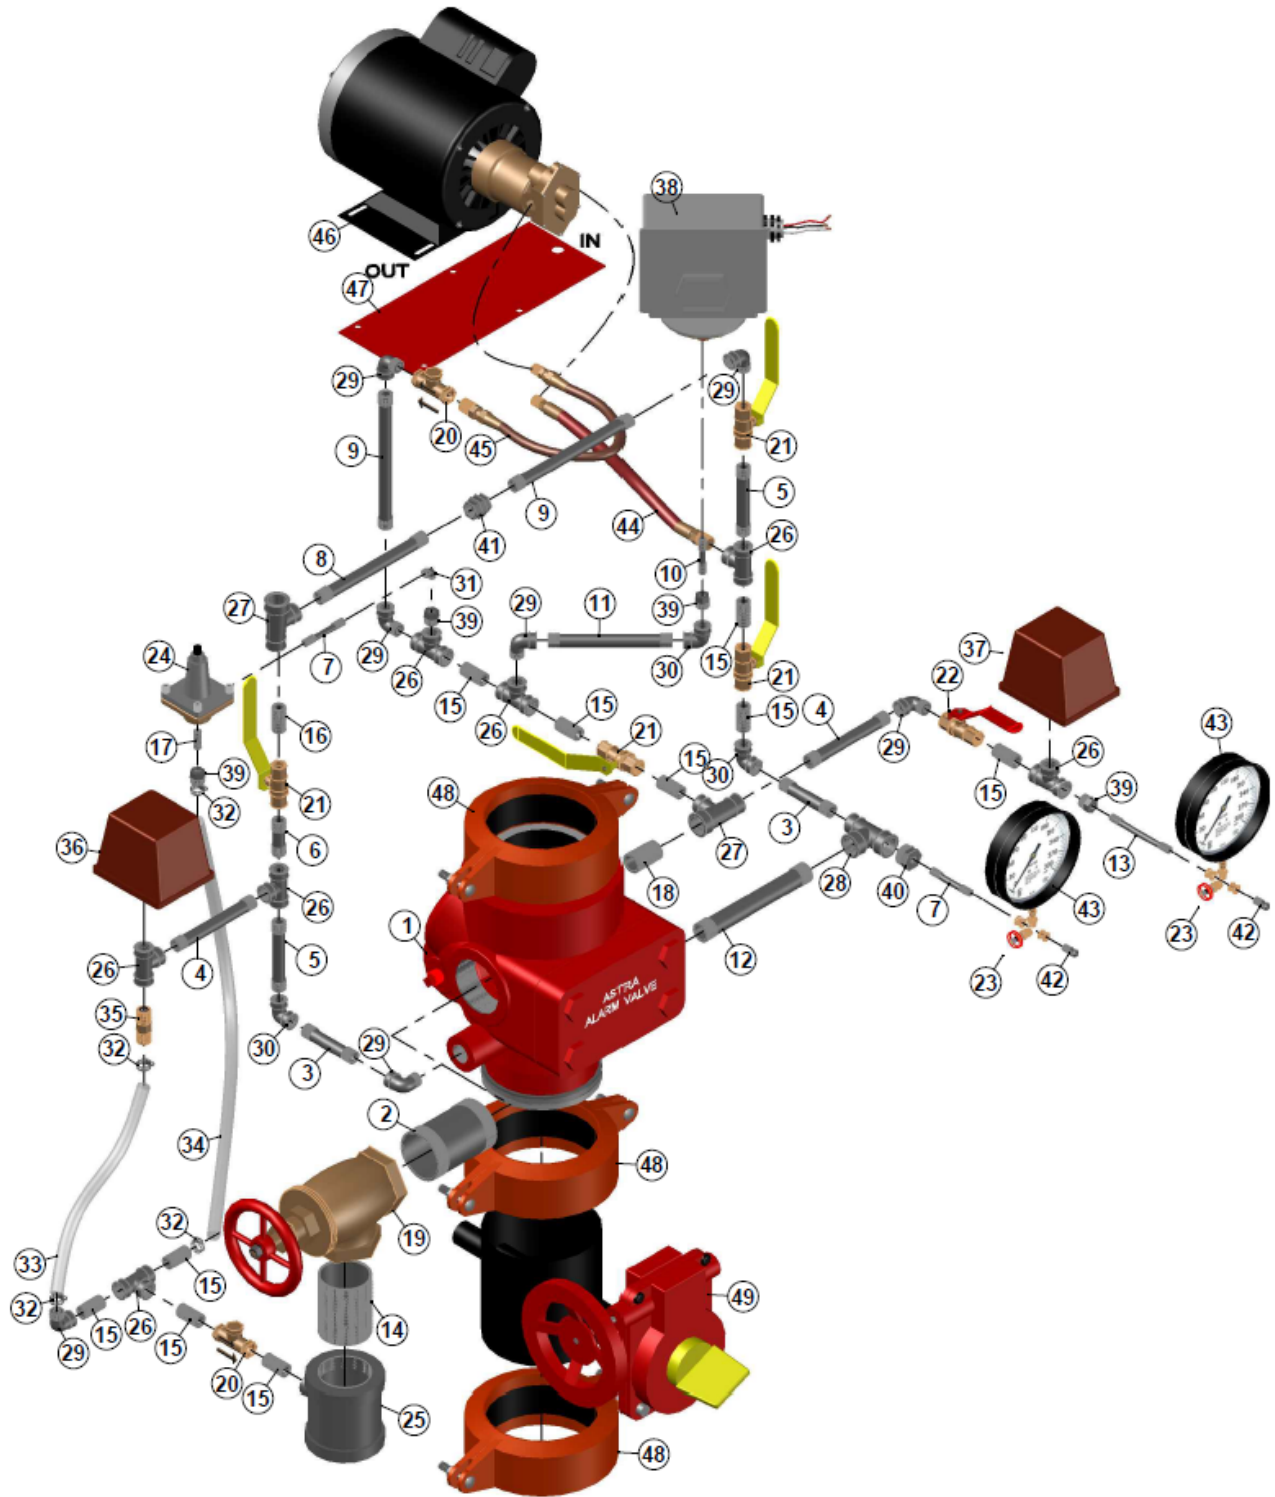

4" & 6" **ASTRA** WET ALARM VALVE PRE-ASSEMBLED - "GALAXY"

4" & 6" **ASTRA** WET ALARM VALVE PRE-ASSEMBLED - "GALAXY"

NO. ITEM	DESCRIPTION	QTY
1	Alarm Valve 4" Or 6"	1
2	2" x 3" Galv. Nipple	1
3	4" Valve: 1/2" x 2-1/2" Galv. Nipple 6" Valve: 1/2" x 4-1/2" Galv. Nipple	2
4	1/2" x 4" Galv. Nipple	2
5	1/2" x 3" Galv. Nipple	2
6	1/2" x 1-1/2" Galv. Nipple	1
7	1/4" x 2" Galv. Nipple	2
8	4" Valve: 1/2" x 5-1/2" Galv. Nipple 6" Valve: 1/2" x 6" Galv. Nipple	1
9	1/2" x 6" Galv. Nipple	2
10	1/4" x 1-1/2" Galv. Nipple	1
11	1/2" x 4-1/2" Galv. Nipple	1
12	4" Valve: 3/4" x 5-1/2" Galv. Nipple 6" Valve: 3/4" x 4-1/2" Galv. Nipple	1
13	1/4" x 3" Galv. Nipple	1
14	2" Galv. Close	1
15	1/2" Galv. Close	10
16	4" Valve: 1/2" Galv. Close 6" Valve: 1/2" x 1-1/2" Galv. Nipple	1
17	1/4" Galv. Close	1
18	3/4" Galv. Close	1
19	2" Brass Angle Valve	1
20	1/2" Brass Check Valve	2
21	1/2" Brass Ball Valve	4
22	1/2" Brass Bleeder Valve	1
23	1/4" Brass 3 Way Valve	2
24	1/4" Brass Relief Valve	1
25	2" x 2" x 1/2" Galv. Tee	1
26	1/2" Galv. Tee	7
27	3/4" x 1/2" x 1/2" Galv. Tee	2
28	3/4" x 1/2" x 3/4" Galv. Tee	1
29	1/2" Galv. Street Elbow	7
30	1/2" Galv. Elbow	3
31	1/4" Galv. Street Elbow	1
32	Clamp	4
33	3/4" x 4" Clear Hose	1
34	3/4" x 15" Clear Hose	1
35	1/2" Brass Restrictor Orifice	1
36	PS-10-2 Switch	1
37	PS-120-2 Switch	1
38	PCS-300-1B Switch	1
39	1/2" x 1/4" Galv. Bushing	4
40	3/4" x 1/4" Galv. Bushing	1
41	1/2" Galv. Union	1
42	1/4" Steel Plug	2
43	Water Gauge	2
44	Rubber Hose	1
45	Copper Hose	1
46	Excess Pressure Pump	1
47	E.P.P. Plate	1
48	4" Or 6" Grooved Coupling	3
49	4" Or 6" Grooved Butterfly Valve	1